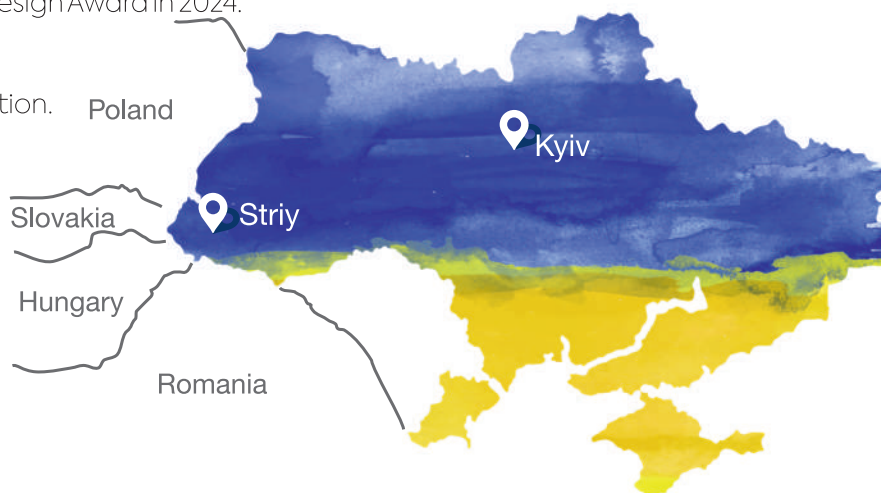

At Tivoli, we combine the age-old art of woodworking with modern technology to create furniture that stands the test of time. Our workshop, located in the historic city of Stryi, in the Lviv region, is home to more than 170 skilled craftsmen and women. It is here that the magic happens: using different axes CNC machines, we meticulously craft each piece from the finest beechwood, oak wood, and ash wood, ensuring quality that is second to none.

Tivoli is not just a name; it's a symbol of quality and sustainability. We take pride in our ability to export our products to 22 countries worldwide, spreading the excellence of Ukrainian craftsmanship across the globe. This international presence is a testament to our commitment to quality and the universal appeal of our designs.

In recent years, our relentless pursuit of excellence has been recognized on the world stage. Our chair collections, Calm and Strikha, have garnered international acclaim, winning prestigious design awards. In 2023, Calm was honored with both the DNA Paris and the European Design Award, citing its innovative design and exceptional quality. Following this success, our Strikha collection continued the legacy by winning the Muse Design Award in 2024.

Thank you for choosing Tivoli,
where tradition meets innovation.

www.tivoli.com.ua